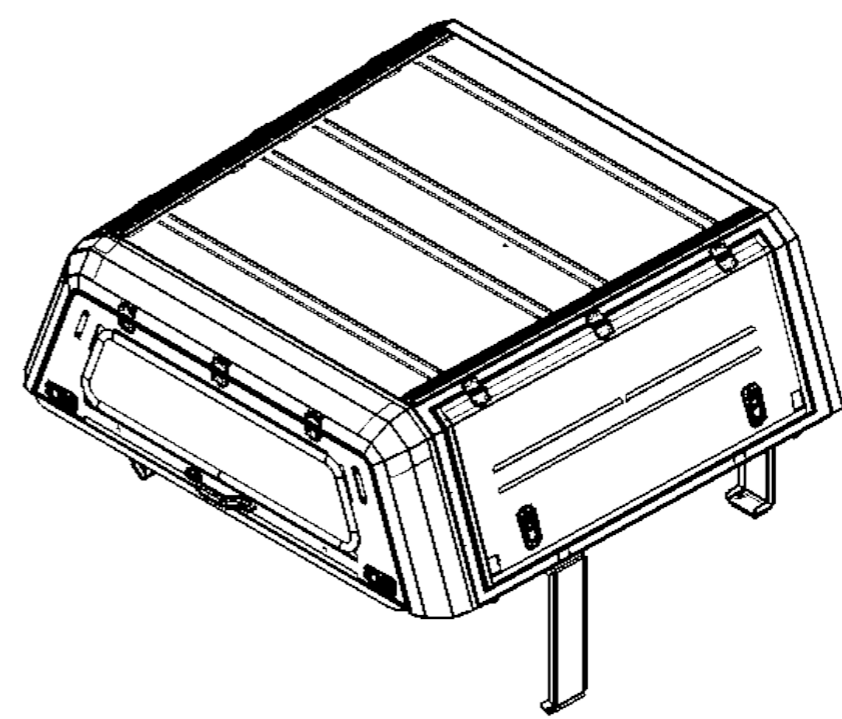

12 11 10 9 8 7 6 5 4 3 2 1

H
G
F
E
D
C
B
A

H
G
F
E
D
C
B
A

12 11 10 9 8 7 6 5 4 3 2 1

ROCK SOLID INDUSTRIES IS THE OWNER OF THIS/THESE DRAWING/S. IT MAY NOT BE COPIED, LOANED OR DISCLOSED TO OTHERS WITHOUT THE WRITTEN CONSENT OF RSI	Designed by CRAIG JOHNSON	Checked by	Approved by	Approved Date	Creation Date 2018/07/16
	 12 SUZUKA ROAD WESTMEAD 4001 SOUTH AFRICA www.rocksolidindustries.co.za	PART NUMBER A170302002			
	DESCRIPTION VW AMAROK DOUBLE CAB			Edition	Sheet SHEET 1 OF 1