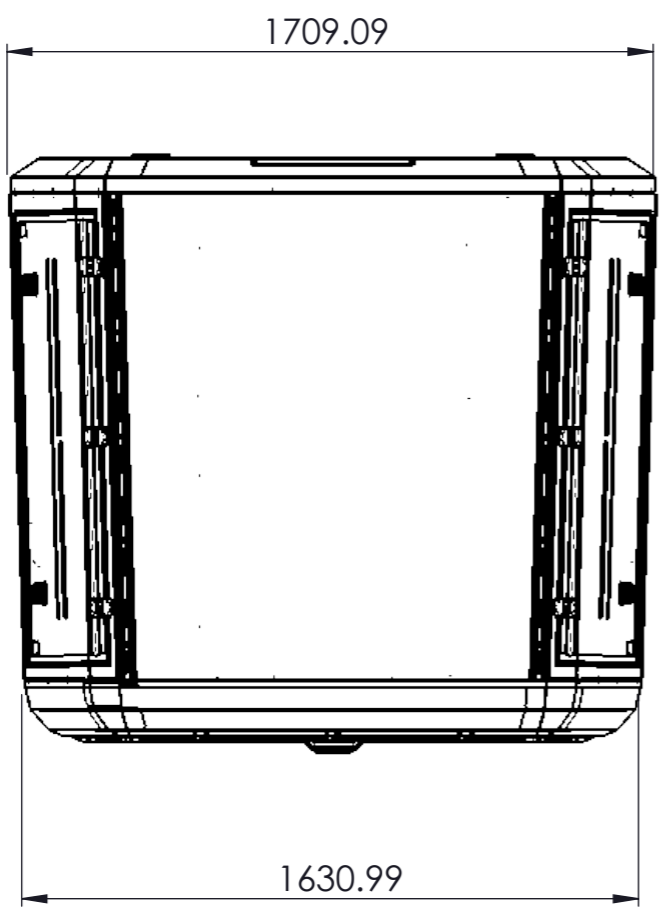

12 11 10 9 8 7 6 5 4 3 2 1

H
G
F
E
D
C
B
A

H
G
F
E
D
C
B
A

12 11 10 9 8 7 6 5 4 3 2 1

ROCK SOLID INDUSTRIES IS THE OWNER OF THIS/THESE DRAWING/S. IT MAY NOT BE COPIED, LOANED OR DISCLOSED TO OTHERS WITHOUT THE WRITTEN CONSENT OF RSI	Designed by CRAIG JOHNSON	Checked by	Approved by	Approved Date	Creation Date 2018/07/16
	 12 SUZUKA ROAD WESTMEAD 4001 SOUTH AFRICA www.rocksolidindustries.co.za	PART NUMBER A170302002			
	DESCRIPTION VW AMAROK DOUBLE CAB			Edition	Sheet SHEET 1 OF 1