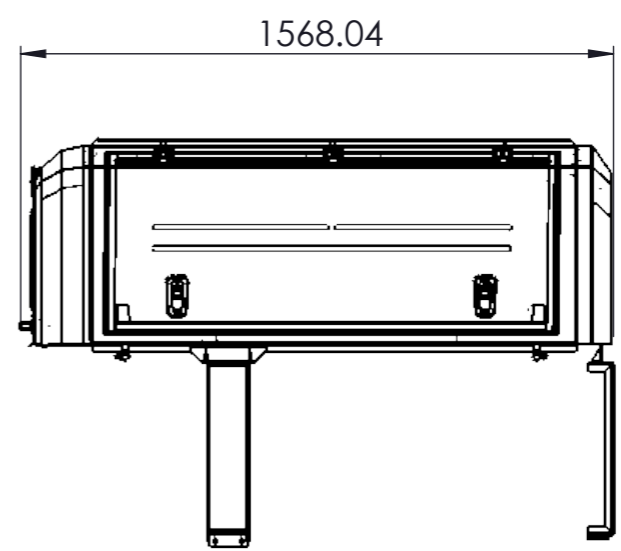

12 11 10 9 8 7 6 5 4 3 2 1

H
G
F
E
D
C
B
A

H
G
F
E
D
C
B
A

12 11 10 9 8 7 6 5 4 3 2 1

ROCK SOLID INDUSTRIES IS THE OWNER OF THIS/THESE DRAWING/S. IT MAY NOT BE COPIED, LOANED OR DISCLOSED TO OTHERS WITHOUT THE WRITTEN CONSENT OF RSI	Designed by CRAIG JOHNSON	Checked by	Approved by	Approved Date	Creation Date 2018/07/16
	 12 SUZUKA ROAD WESTMEAD 4001 SOUTH AFRICA www.rocksolidindustries.co.za	PART NUMBER A170302002			
	DESCRIPTION VW AMAROK DOUBLE CAB			Edition	Sheet SHEET 1 OF 1