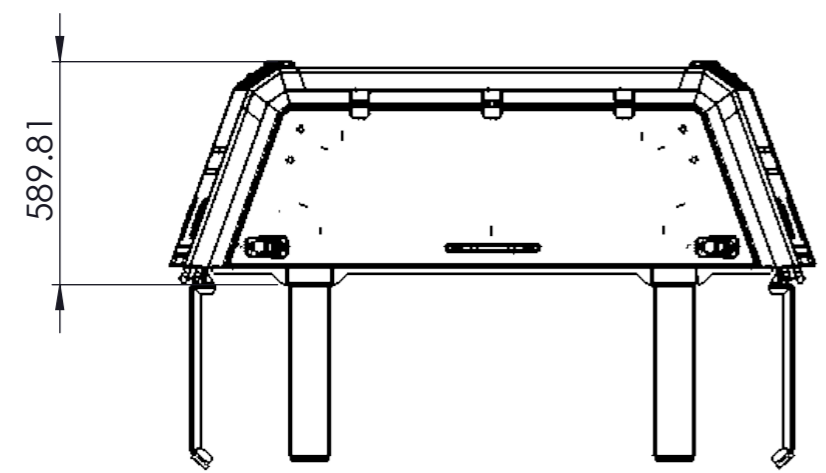

12 11 10 9 8 7 6 5 4 3 2 1

H
G
F
E
D
C
B
A

H
G
F
E
D
C
B
A

12 11 10 9 8 7 6 5 4 3 2 1

ROCK SOLID INDUSTRIES IS THE OWNER OF THIS/THESE DRAWING/S. IT MAY NOT BE COPIED, LOANED OR DISCLOSED TO OTHERS WITHOUT THE WRITTEN CONSENT OF RSI	Designed by CRAIG JOHNSON	Checked by	Approved by	Approved Date	Creation Date 2018/07/16
	 12 SUZUKA ROAD WESTMEAD 4001 SOUTH AFRICA www.rocksolidindustries.co.za	PART NUMBER A170302002			
	DESCRIPTION VW AMAROK DOUBLE CAB			Edition	Sheet SHEET 1 OF 1